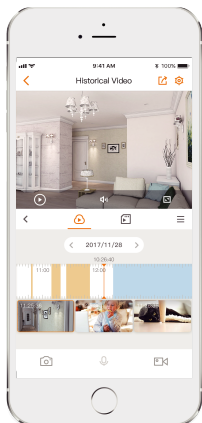

1080P Full HD Video

See more than 720P

Human Detection

Quickly find human targets in you home

Smart Color Night Vision

Support four-mode night vision for clear-as day clarity even in pitch dark

Active Deterrence

Scare away unwelcome visitors with built-in spotlight and 110dB security siren

IP66

Weatherproof from dust and water

Two-way Talk

Real-time communicate with people at the camera

Diversified Storage

Supports NVR, Cloud Storage or Micro SD card (up to 256 GB)

Alarm Notification

Sends instant motion-activated alerts to your mobile phone

Wi-Fi Connection

IEEE802.11b/g/n(2.4 GHz)

Smart Tracking

Automatically tracks moving objects

Stay close with what you care

With Cloud service, you will have access to what you care as long as Internet is available. You can record daily or motion videos on Cloud and playback anytime anywhere.